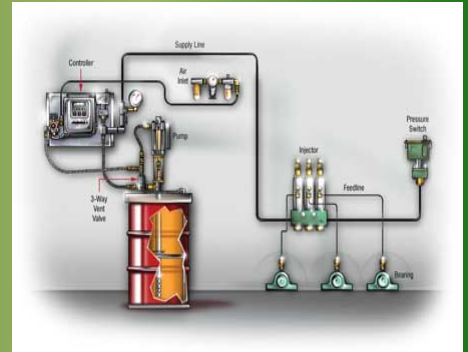

**PVS Offers Cost Effective Switches and Transducers
Especially for the Hydraulic (Industrial) Applications Markets**

**Lubrication Systems
High Pressure Cleaning Systems
Compaction (Waste)
Hydraulic Power Units
Pumps
Machine Tool
Wash Systems**

**High Pressure Switches
BPA / BPF CPA / CPF**

**Low Pressure Switches
APA / APF**

PVS Sensors Inc
2810 Blue Ridge Blvd
PO Box 100
West Union, SC 29696

Toll Free: 800-988-1276
Phone: 864-638-5544
Fax: 864-638-0005
Website: www.pvssensors.com

WHAT'S NEW.....????

NEW

PMA/PMF Series Pressure Switch

- 2 – 150 PSI Range
- Factory Set or Field Adjustable
- 350 psi Maximum Overpressure
- Buna-N Diaphragm (Standard)
(Optional: Viton®, EPDM, HNBR, Kapton®)
® Registered Trademark of DuPont
- Various Port Sizes
- Brass Housing (other options available)
- Creep action (make/break)