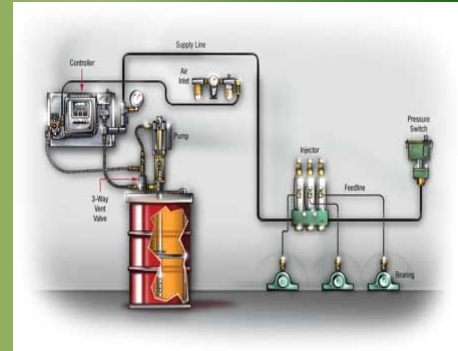

**PVS Offers Cost Effective Switches
Especially for the Hydraulic (Industrial) Applications Markets**

**Lubrication Systems
High Pressure Cleaning Systems
Compaction (Waste)
Hydraulic Power Units
Pumps
Machine Tool
Wash Systems**

**High Pressure Switches
BPA / BPF BMA/BMF**

**Low Pressure Switches
APA / APF**

For more details Call Toll Free: 800-988-1276

PVS Sensors Inc
2810 Blue Ridge Blvd
PO Box 100
West Union, SC 29696

Toll Free: 800-988-1276
Phone: 864-638-5544
Fax: 864-638-0005
Website: www.pvssensors.com

NEWS & NOTES

March 2018
Issue 30

WHAT'S NEW.....????

.DTC Series Pressure Transducer

- Diffused Silicon Sensing Element
- Output: 4-20mA, 0-5V, 0-10V, 0.5-4.5V, 1-5V
- -14.5 -8700 psi pressure range
- +/- 0.5% accuracy